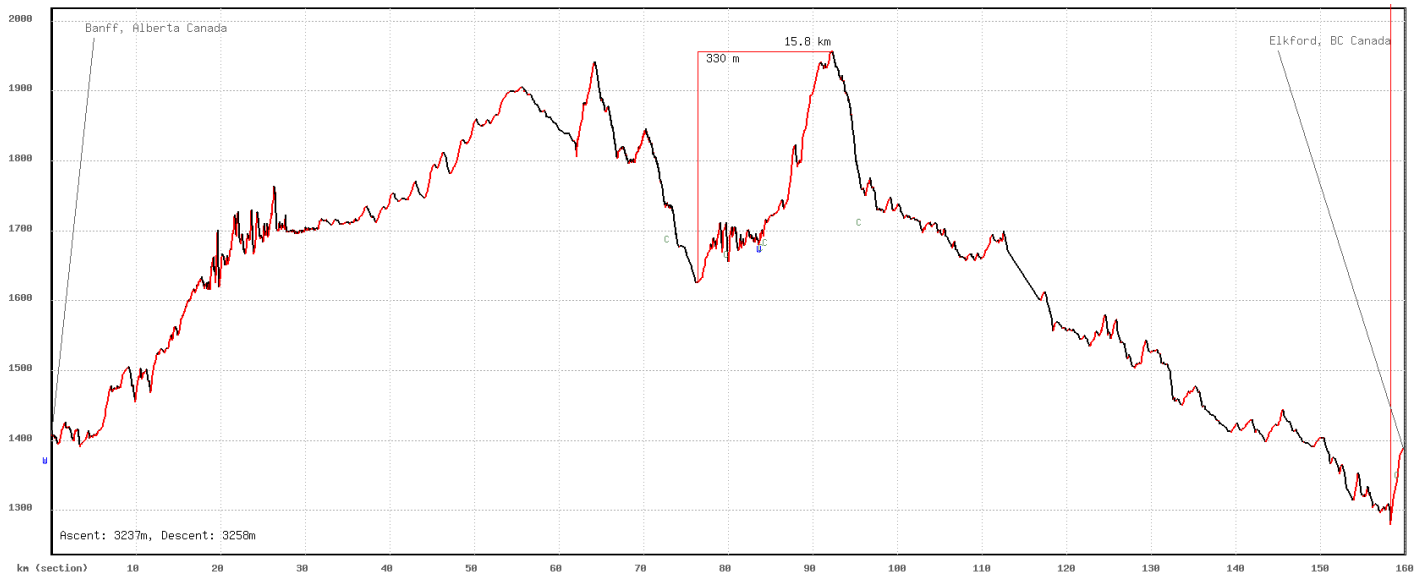

# Tour Divide 0-160 km

## Cue Sheet (km)

Total	Change	Dist	Turn	Type	Description
0	0	0	Start		
9.7	9.7	9.7	Left	TL	Goat Creek Trail
18	8.2	18	Right	TR	
18.3	0.4	18.3	Right	TR	
18.8	0.4	18.8	Right	TR	
21	2.2	21	Right	TR	
24	3	24	Right	TL	Do not cross Dam wall
27.8	3.8	27.8	Left	TL	Cross Dam Wall
28.4	0.6	28.4	Right	T	Smith Dorrien Trail - Stay right of road
31.7	3.3	31.7	Right	T	Join Road
62.1	30.4	62.1	Left	TL	
62.3	0.2	62.3	Right	TR	Follow Track
73.9	11.6	73.9	Left	T	Smith Dorrien Trail
76.8	2.9	76.8	Right	T	Kananaskis Lakes Trail
86.6	9.7	86.6	Left	TL	Elk Pass
88.7	2.1	88.7	Left	TL	
96.4	7.7	96.4	Left	T	Forest Tracks; check map
117.5	21.2	117.5	Keep Right	Y	
158.4	40.9	158.4	Right	TR	Koko claims