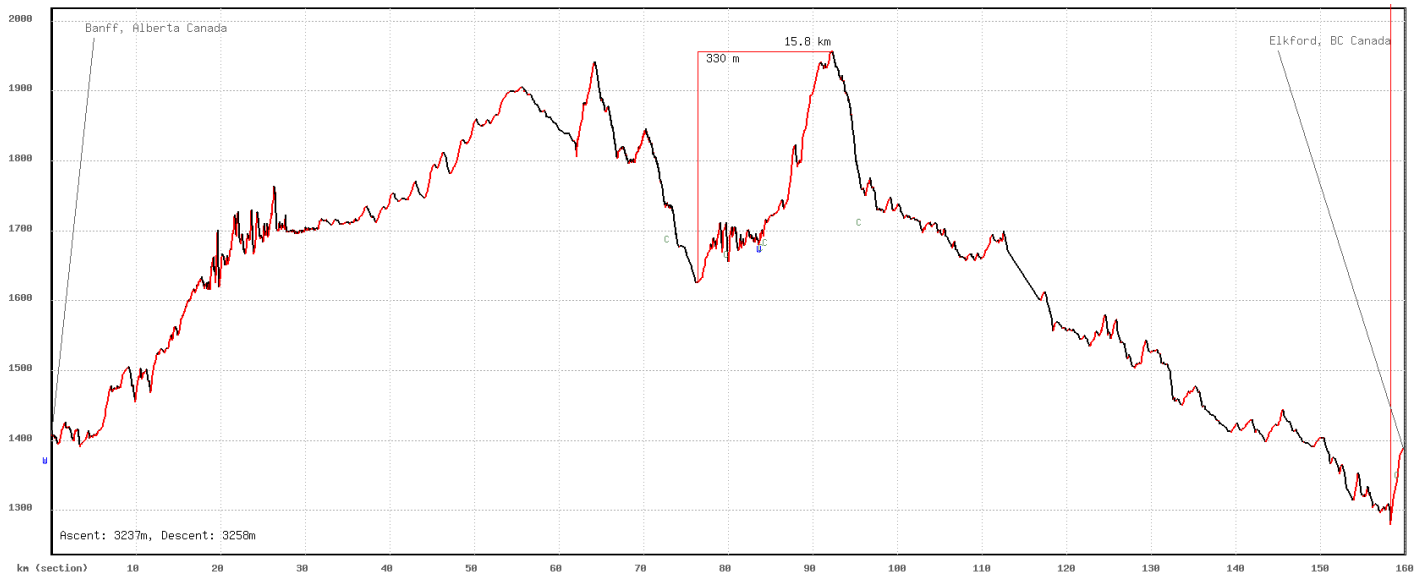

# Tour Divide 0-160 km

Cue Sheet (km)					
Total	Change	Dist	Turn	Type	Description
0	0	0	Start		
9.7	9.7	9.7	Left	TL	Goat Creek Trail
18	8.2	18	Right	TR	
18.3	0.4	18.3	Right	TR	
18.8	0.4	18.8	Right	TR	
21	2.2	21	Right	TR	
24	3	24	Right	TL	Do not cross Dam wall
27.8	3.8	27.8	Left	TL	Cross Dam Wall
28.4	0.6	28.4	Right	T	Smith Dorrien Trail - Stay right of road
31.7	3.3	31.7	Right	T	Join Road
62.1	30.4	62.1	Left	TL	
62.3	0.2	62.3	Right	TR	Follow Track
73.9	11.6	73.9	Left	T	Smith Dorrien Trail
76.8	2.9	76.8	Right	T	Kananaskis Lakes Trail
86.6	9.7	86.6	Left	TL	Elk Pass
88.7	2.1	88.7	Left	TL	
96.4	7.7	96.4	Left	T	Forest Tracks; check map
117.5	21.2	117.5	Keep Right	Y	
158.4	40.9	158.4	Right	TR	Koko claims